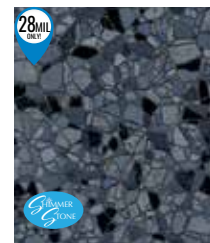

Available as noted in 28 or 20 Mil.

FLOORTX
SERIES
FULL FLOOR TEXTURED INGROUND LINERS

FOR DESTINATION SERIES

OBSIDIAN