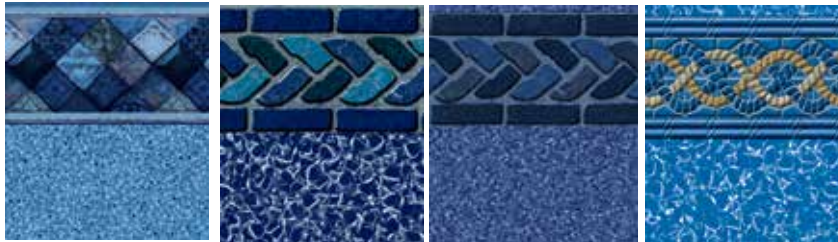

PEARLSTONE

OBSIDIAN

BLUE SLATE
with FULL TEXTURE ONLY!

These patterns receive a 28 Mil wall upgrade at no additional charge.

MADISON
with Blue Crystal

LOS CABOS
with Aquarius

BLUE CABO
with Beach Pebble Blue