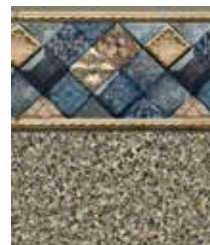

SCOTTSDALE
with Sandstone Tan