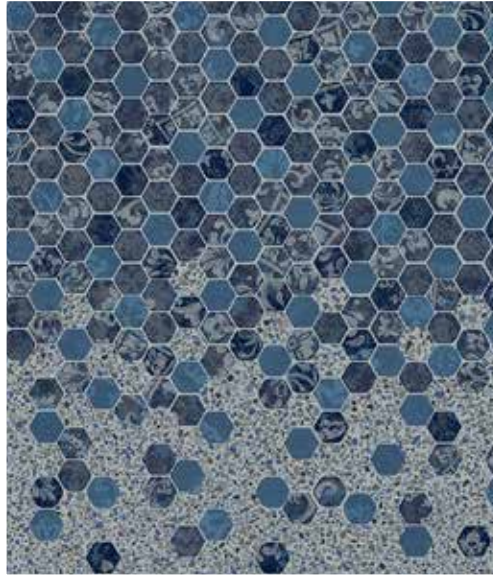

FLAGSTONE GRAY

Destination Series & TrueStone Collection / 28 Mil
ColorMagic Primary Default: Dark Gray

LINER SHOWN: BLUE SLATE FLOOR W/ PEARLSTONE WALL

MIDNIGHT SPRING

NEW! ESAGONO

Shimmer Stone for Destination Series & TrueStone Collection / 28 Mil
ColorMagic Primary Default: Dark Gray

NEW! FALLING ESAGONO W/ GRAY CRYSTAL

Destination Series / 28 Mil
ColorMagic Primary Default: Dark Gray

NEW! LEON W/ SLATE

Destination Series / 28 Mil
ColorMagic Primary Default: Dark Gray

LINER SHOWN: MOUNT GRIS