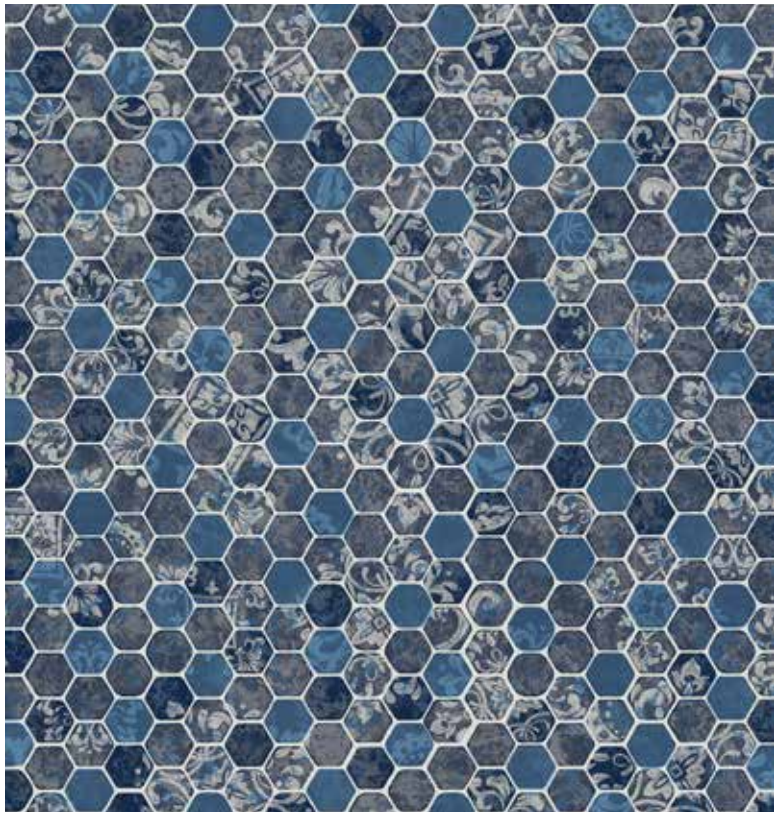

LINER SHOWN: WHITEHAVEN

WHITESAND

WHITEHAVEN W/ CRYSTAL QUARTZ
Signature Plus Series / Free 28/28 Mil Upgrade
ColorMagic Primary Default: White

LINER SHOWN: WHITEHAVEN

TRUESTONE
COLLECTION

DREAM IT. DESIGN IT. BUILD IT.