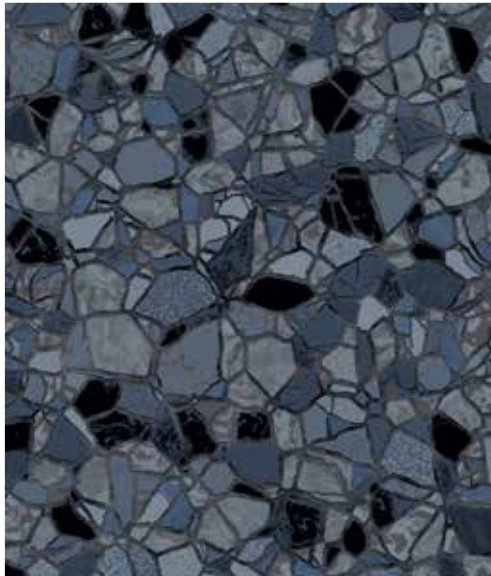

**MIDNIGHT
SPRING**

**DEEP
BLUE SEA**

LAGOON

BEACHSIDE

WHITESAND

Midnight Spring

SOMETHING EXTRAORDINARY

Looking to transform an ordinary swimming pool into something extraordinary? These elegant, modern, and sophisticated patterns, represent our new Midnight Spring Color Collection. The handcrafted appeal of the collection's rich variety of shades of gray, will cast a natural springlike teal when in direct sunlight. Like a natural spring, the depth of the swimming pool and darkness of the gray base will vary the color cast, ranging from a rich-midnight teal to a light spring-teal. Ordinary no more take a swim, in these natural Midnight Spring patterns.

LINER SHOWN: OBSIDIAN

MIDNIGHT SPRING

NEW! NERO W/ ECLIPSE AMBER

Destination Series / 28 Mil
ColorMagic Primary Default: Dark Gray

OBSIDIAN

Shimmer Stone for Destination Series & TrueStone Collection / 28 Mil
ColorMagic Primary Default: Dark Gray