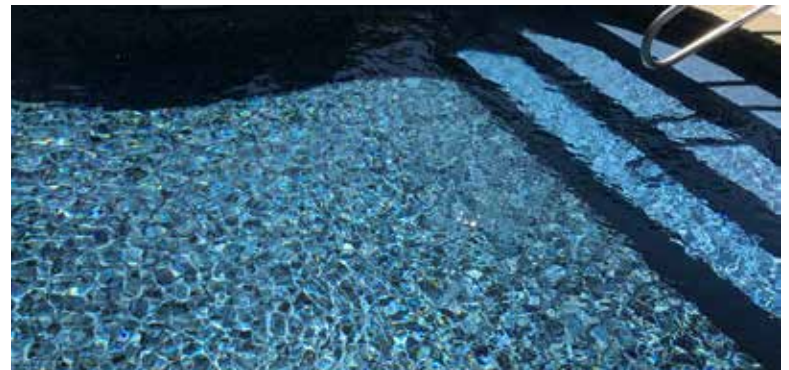

LINER SHOWN: OBSIDIAN WALL/FLOOR WITH BLUE SLATE STEP/FEATURE