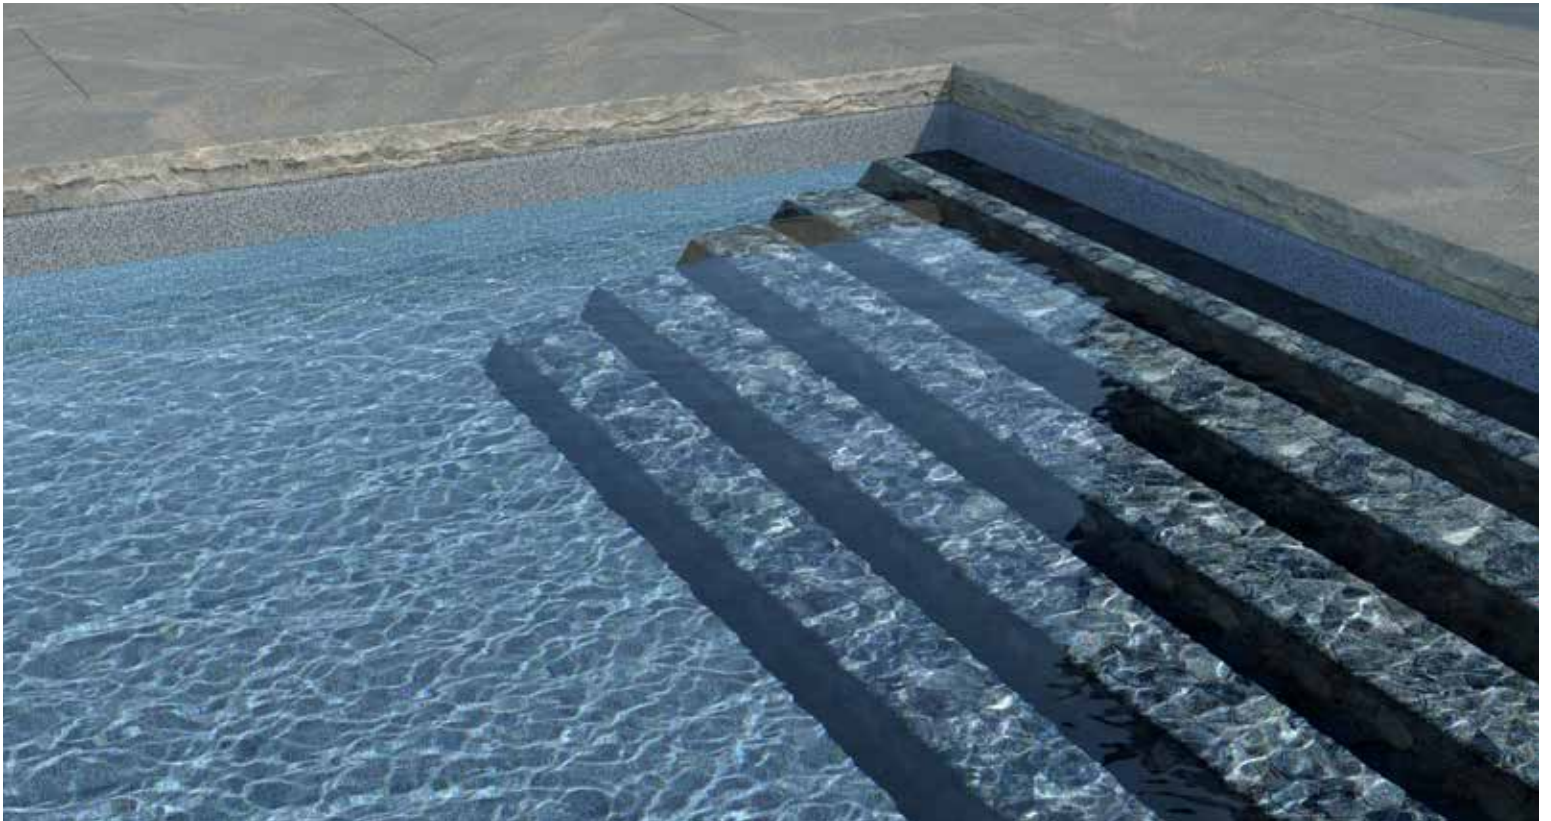

FLAGSTONE GRAY

Inspired by natural cut flagstone, Flagstone Gray pairs together large regular and irregular shaped stones in variety of gray hues to create a distinctive realistic appearance. The innovative design of this pattern is easy to coordinate with many backyard environments.

Pairs will with the Blue Slate, **NEW!** Gray Bonair, **NEW!** Eclipse Amber, and Gray Crystal.

LINER SHOWN: FLAGSTONE GRAY STEP WITH GRAY CRYSTAL WALL/FLOOR