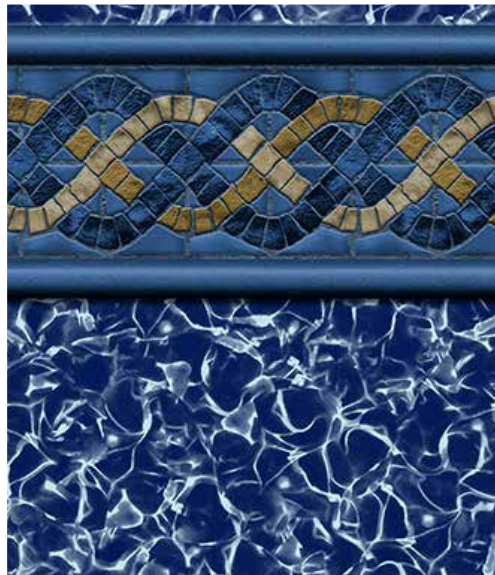

BLUE HAMPTON W/ AQUARIUS
Destination Series / 28 or 20 Mil
ColorMagic Primary Default: Dark Blue