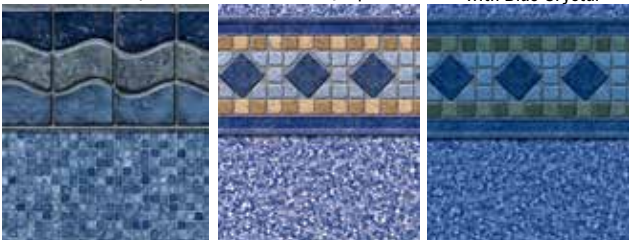

OCEAN BEACH
with Mosaic Light Blue

LAGUNA
with White Pacific

MALIBU
with Polynesian