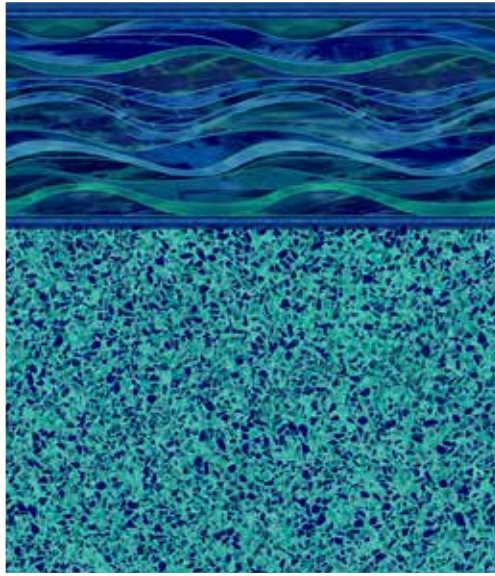

SAVANNAH W/ SANDSTONE TAN

Destination Series / 28 or 20 Mil
ColorMagic Primary Default: Beige

LINER SHOWN: SAVANNAH

Note: Images in brochure may vary in color from actual vinyl sample.

BEACHSIDE

SEDONA W/ SAND GUNITE
Destination Series / 28 or 20 Mil
ColorMagic Primary Default: Beige