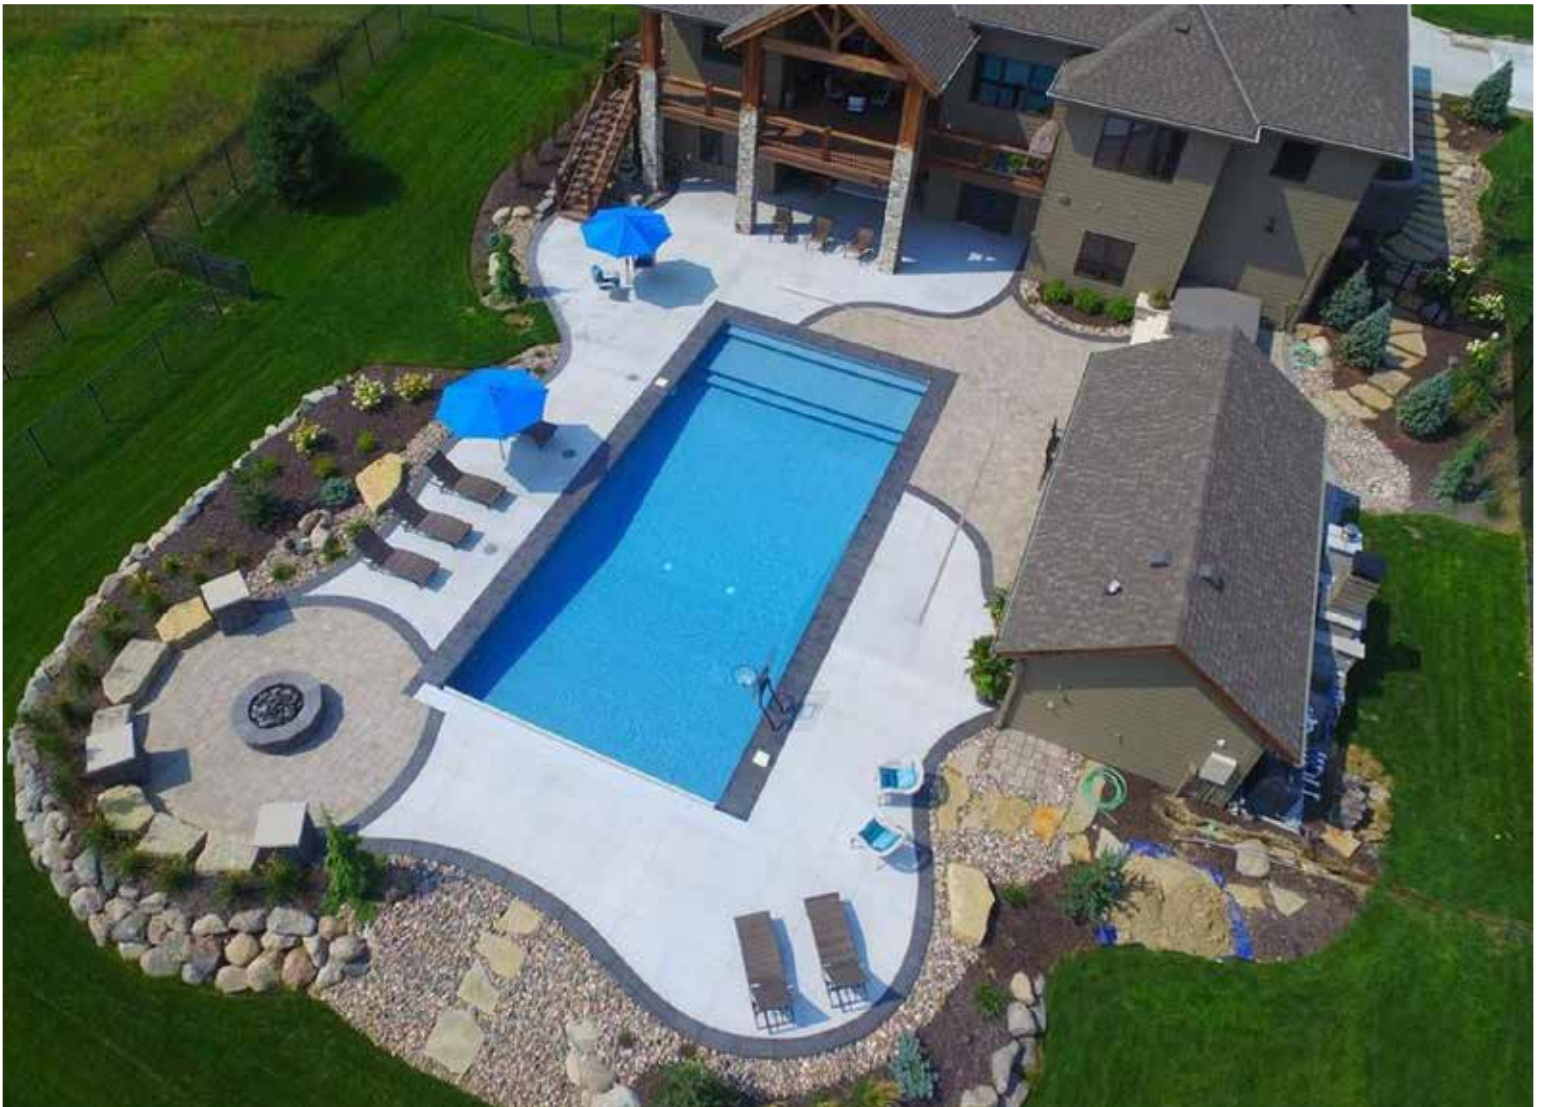

LINER SHOWN: GUNITE LIGHT BLUE FULL FLOOR

Note: Images in brochure may vary in color from actual vinyl sample.