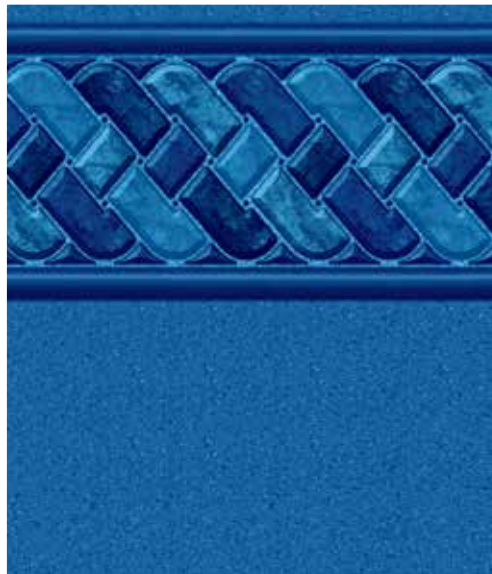

DEEP BLUE SEA

NEW! ST. BARTS W/ BLUE OPAL
Signature Plus Series / Free 28/28 Mil Upgrade
ColorMagic Primary Default: Dark Blue