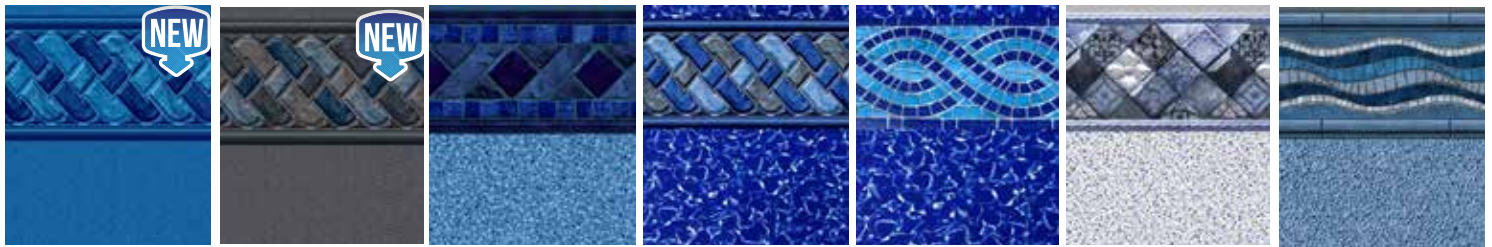

ST. BARTS
with Blue Opal

ST. GEORGE
with Gray Opal

MARCO ISLAND
with Blue Crystal

CAYMAN
with Mystic Light Blue

MODESTO
with Mystic Light Blue

WHITEHAVEN
with Crystal Quartz

SANTA BARBARA
with Gunite Light Blue