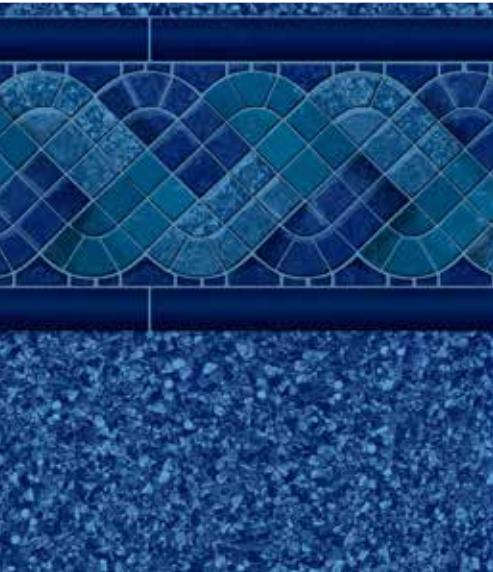

LINER SHOWN: CAYMAN W/ MYSTIC LIGHT BLUE

Note: Images in brochure may vary in color from actual vinyl sample.

DEEP BLUE SEA

BLUE RALEIGH W/ BEACH PEBBLE BLUE
Destination Series / 28 or 20 Mil
ColorMagic Primary Default: Dark Blue