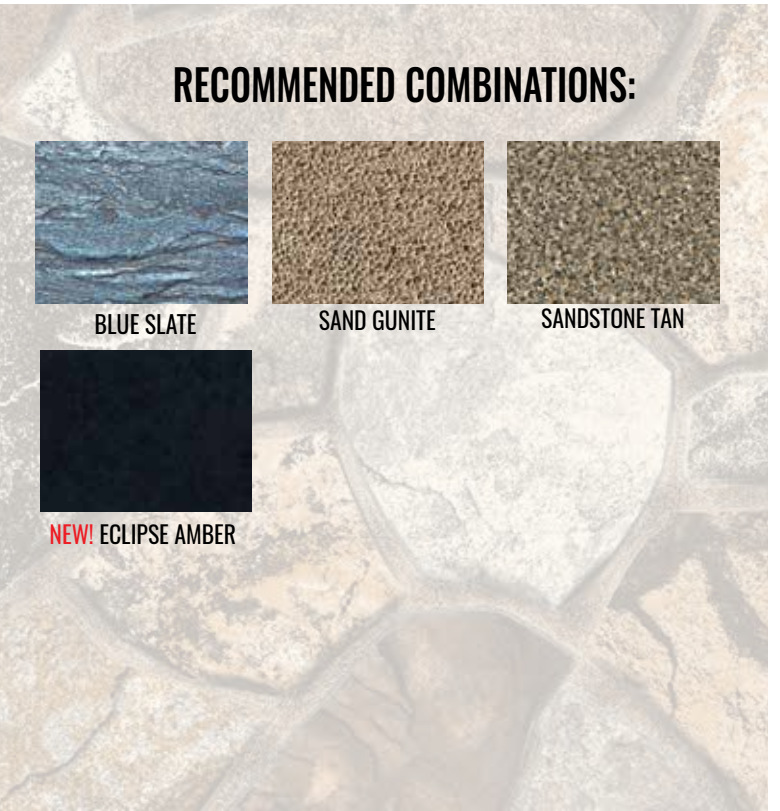

LINER SHOWN: ESAGONO

LINER SHOWN: ESAGONO W/ ROYAL AMBER WALL & FLOOR

Note: Images in brochure may vary in color from actual vinyl sample.

RECOMMENDED COMBINATIONS:

BLUE SLATE

NEW! GRAY BONAIR

NEW! ECLIPSE AMBER

GRAY CRYSTAL

FLAGSTONE GRAY

Inspired by natural cut flagstone, Flagstone Gray pairs together large regular and irregular shaped stones in variety of gray hues to create a distinctive realistic appearance. The innovative design of this pattern is easy to coordinate with many backyard environments.

Pairs will with the Blue Slate, **NEW!** Gray Bonair, **NEW!** Eclipse Amber, and Gray Crystal.

LINER SHOWN: FLAGSTONE GRAY STEP WITH GRAY CRYSTAL WALL/FLOOR

RECOMMENDED COMBINATIONS:

BLUE SLATE

SAND GUNITE

SANDSTONE TAN

NEW! ECLIPSE AMBER

FLAGSTONE TAN

The natural regular and irregular shapes of Flagstone Tan make for an amazing swim deck, tanning ledge, step, and/or so much more. Creating a rustic yet charming atmosphere, using a multitude of tan, beige, and gray hues. This liner is the perfect enhancement to an existing, natural outdoor living space, or to enhance a new pool project. Pairs well with Blue Slate, Sand Gunite, Sandstone Tan, and **NEW!** Eclipse Amber.