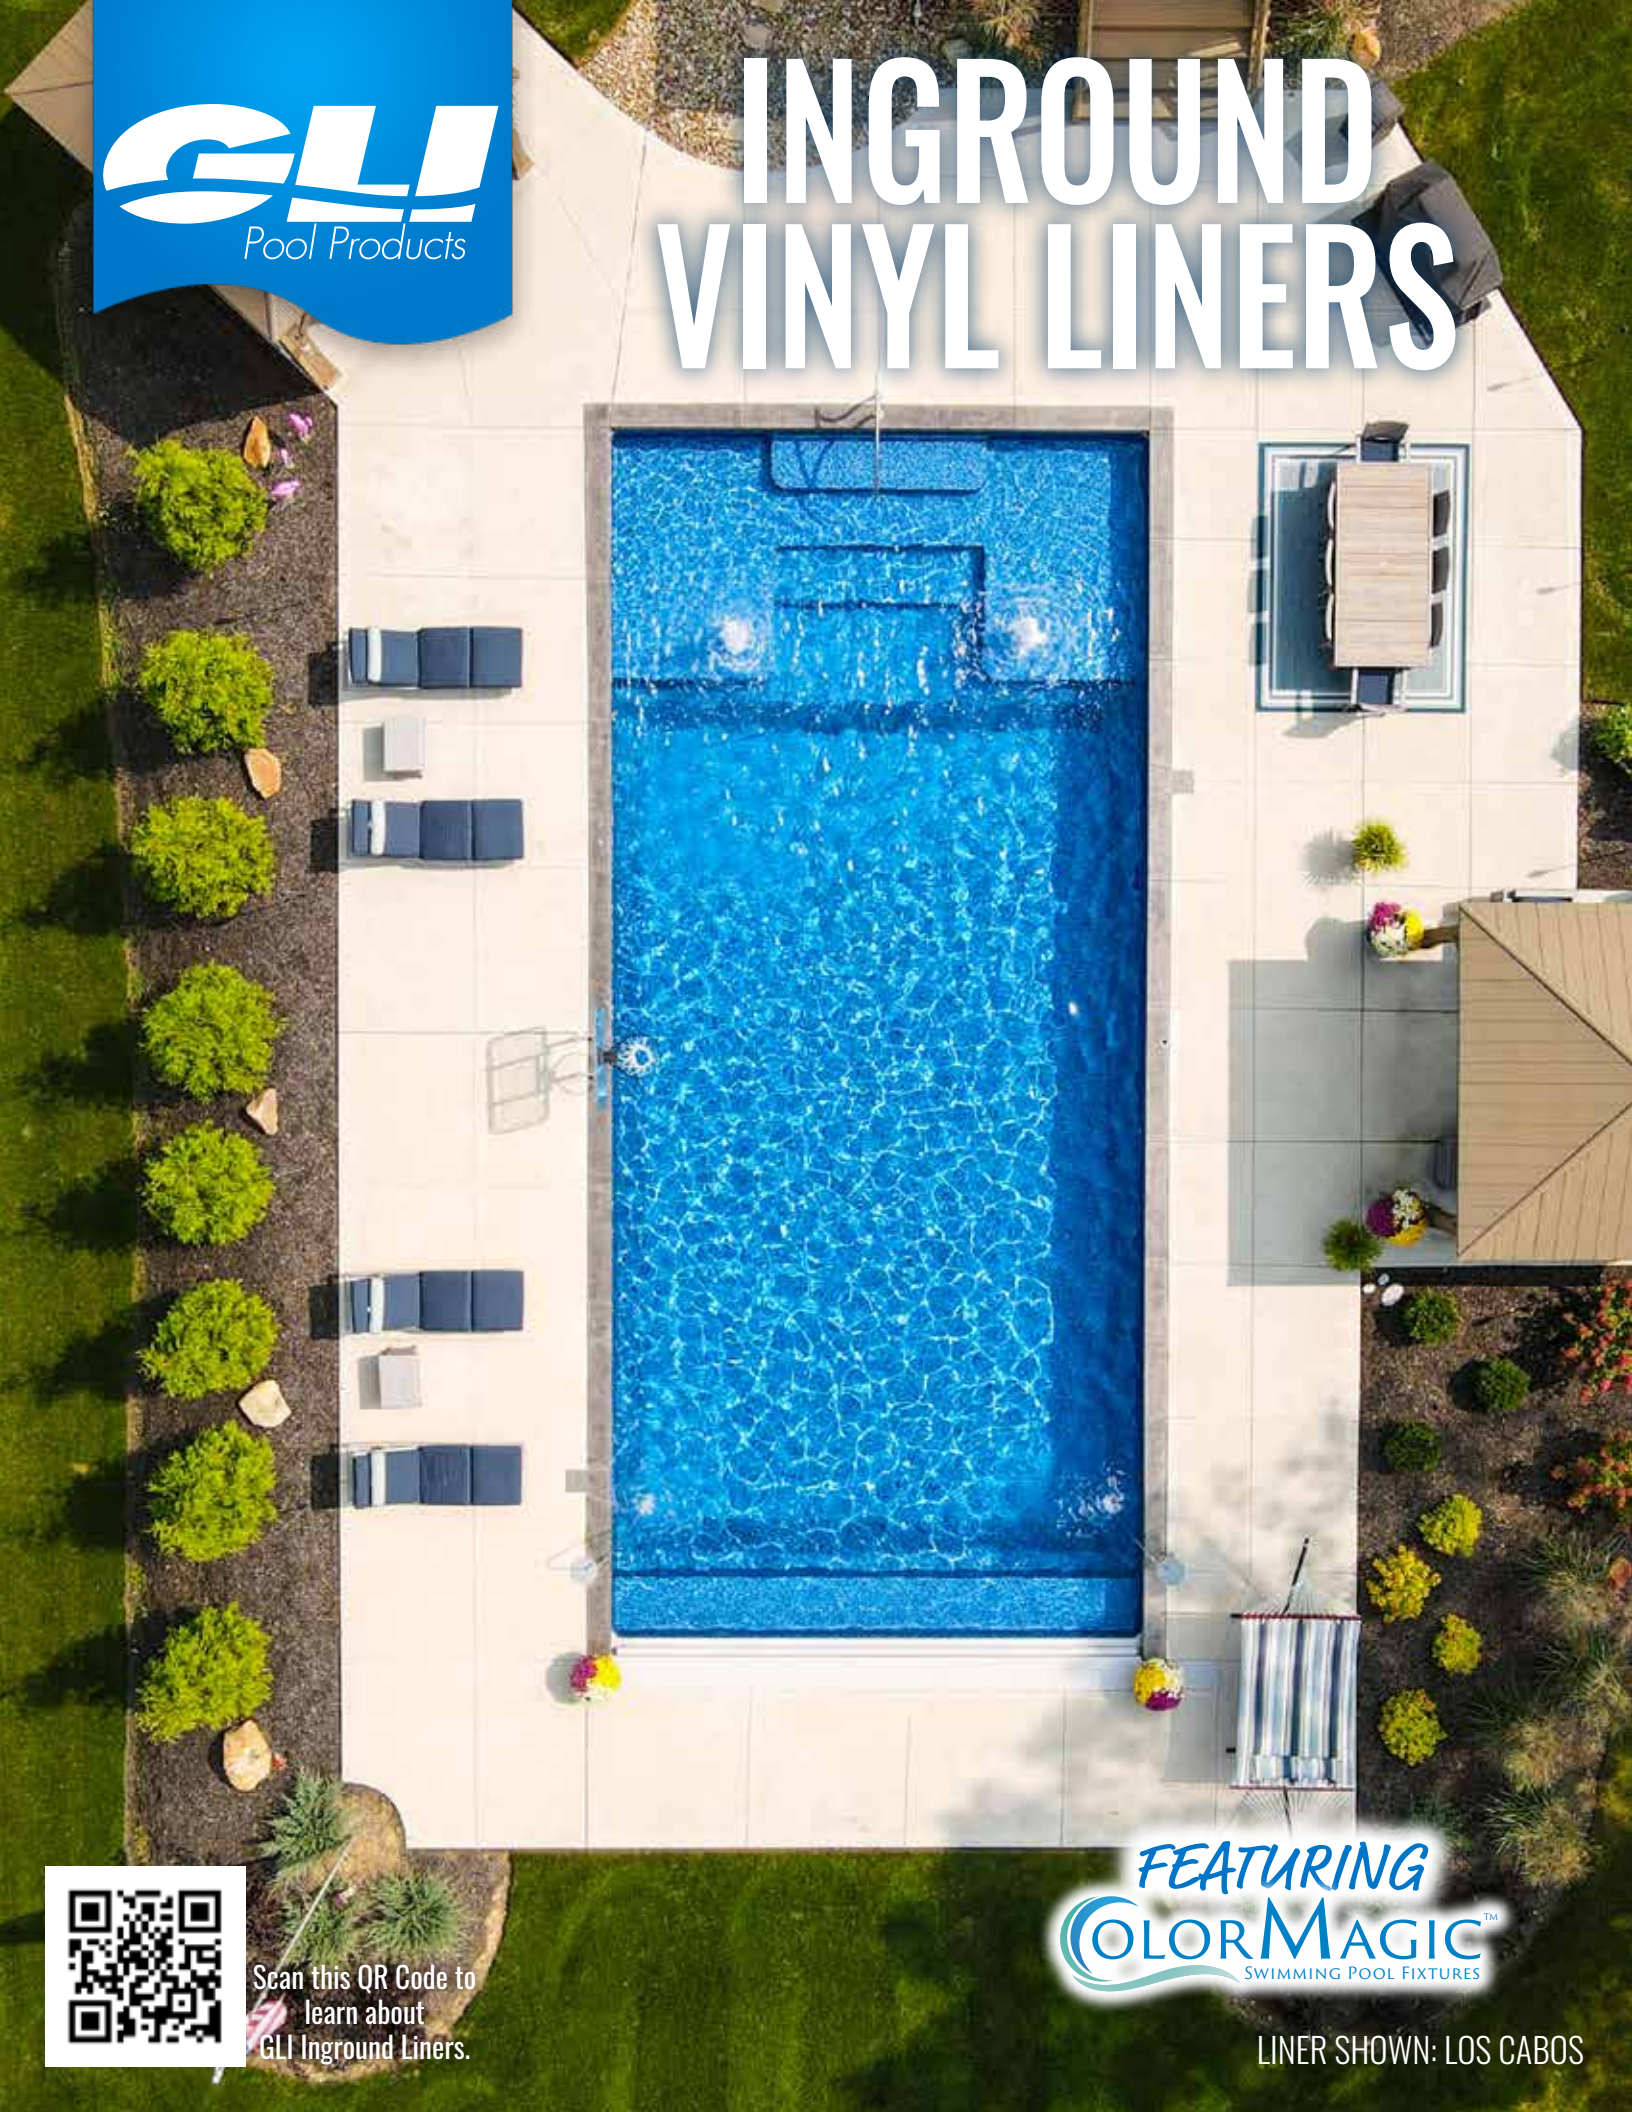

INGROUND VINYL LINERS

Scan this QR Code to
learn about
GLI Inground Liners.

FEATURING
COLORMAGIC™
SWIMMING POOL FIXTURES

LINER SHOWN: LOS CABOS

The GLI Difference.

WHY BUY GLI?

At GLI Pool Products, it is our mission to BRING FAMILIES TOGETHER and KEEP THEM SAFE. A new swimming pool vinyl liner in your backyard is the first step in bringing your family together for many summers to come. From our family to yours, we trust that our vinyl liner selection, attention to detail, superior craftsmanship, and industry best shipping lead times will make choosing a vinyl liner from GLI the obvious choice.